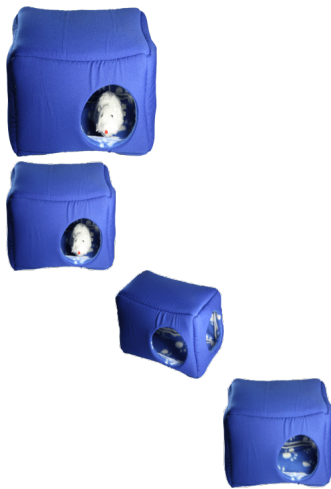

Blue Nesting Cube

This cube is sturdy, with two entrance/exit points for easy access at one end. The other end is enclosed for a bit of privacy.

Rating: Not Rated Yet

Price:

Sales price: R80.00

[Ask a question about this product](#)

Description

- Approximately 26cm x 18cm
- Interior layer of fleece, exterior layer of cotton with an inner layer of sponge
- Recommended for: Rats, Ferrets, Small Monkeys, Mice, Hamsters, Guinea Pigs, Gerbils, Chinchillas, Tenrecs, Hedgehogs