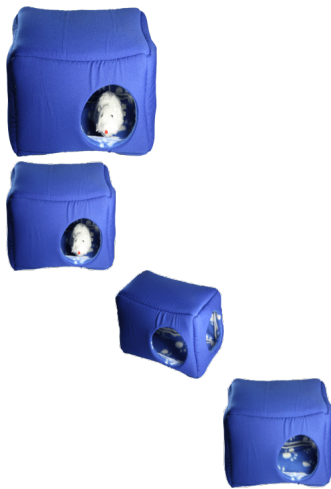

Blue Nesting Cube

This cube is sturdy, with two entrance/exit points for easy access at one end. The other end is enclosed for a bit of privacy.

Rating: Not Rated Yet

Price:

Sales price: R75.00

[Ask a question about this product](#)

Description

- Approximately 26cm x 18cm
- Interior layer of fleece, exterior layer of cotton with an inner layer of sponge
- Recommended for: Rats, Ferrets, Small Monkeys, Mice, Hamsters, Guinea Pigs, Gerbils, Chinchillas, Tenrecs, Hedgehogs