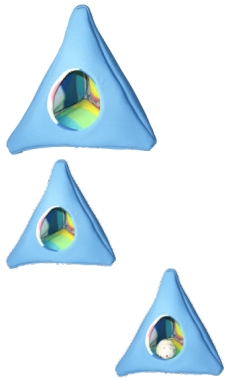

Blue Tee-Pee Hammock - Medium

This hammock makes a comfy snoozing place with a large entrance for easy access.

Rating: Not Rated Yet

Price:

Sales price: R105.00

[Ask a question about this product](#)

Description

- Approximately 30cm x 30cm x 30cm
- Interior layer of polar fleece, exterior layer of cotton with an inner layer of sponge
- Recommended for: Rats, Ferrets, Small Monkeys, Guinea Pigs, Chinchillas

Reviews