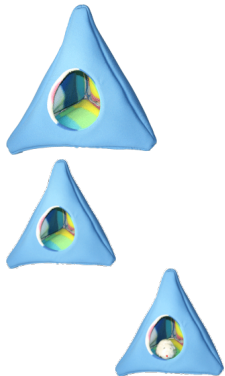

Blue Tee-Pee Hammock - Medium

This hammock makes a comfy snoozing place with a large entrance for easy access.

Rating: Not Rated Yet

Price:

Sales price: R110.00

[Ask a question about this product](#)

Description

- Approximately 30cm x 30cm x 30cm
- Interior layer of polar fleece, exterior layer of cotton with an inner layer of sponge
- Recommended for: Rats, Ferrets, Small Monkeys, Guinea Pigs, Chinchillas

Reviews