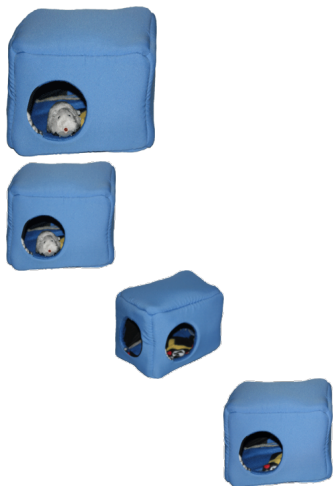

## Light Blue Nesting Cube

This cube is sturdy, with two entrance/exit points for easy access at one end. The other end is enclosed for a bit of privacy.

Rating: Not Rated Yet

**Price:**

Sales price: R80.00

### Description

- Approximately 26cm x 18cm
- Interior layer of fleece, exterior layer of cotton with an inner layer of sponge
- Recommended for: Rats, Ferrets, Small Monkeys, Mice, Hamsters, Guinea Pigs, Gerbils, Chinchillas, Tenrecs, Hedgehogs